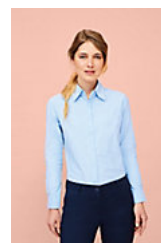

Quality

Style

Straight cut
Long sleeves
2 button collar
Adjustable cuffs with 2 buttons and bound slits

Available sizes

Sizes	S	M	L	XL	XXL	3XL	4XL
A/B	79/56	80/60	81/64	82/68	83/72	84/76	85/80

Available colours

White

Sky blue

Black

Silver

Packaging

Carton size : 57 x 37 x 30 cm

Weight per carton : 8.00 kg

Related products