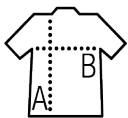

Quality

Style

Straight cut
Long sleeves
2 button collar
Adjustable cuffs with 2 buttons and bound slits

Available sizes

Sizes	S	M	L	XL	XXL	3XL	4XL
A/B	79/56	80/60	81/64	82/68	83/72	84/76	85/80

Available colours

White

Sky blue

Black

Silver

Packaging

Carton size : 57 x 37 x 30 cm

Weight per carton : 8.00 kg

Related products